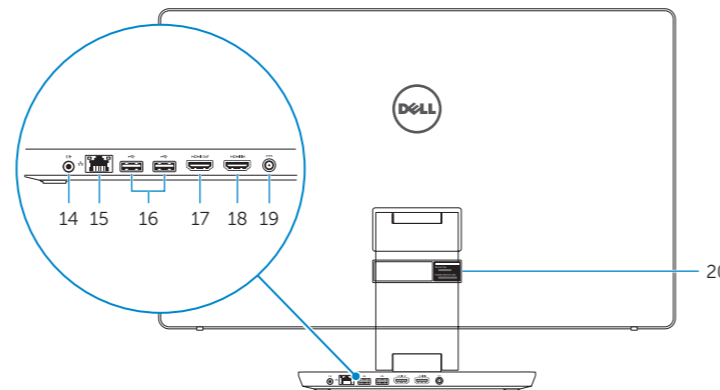

Features

Funktioner | Ominaisuudet | Funksjoner | Funktionen

1. Right microphone
2. Intel RealSense 3D Camera – optional
3. Left microphone
4. Camera-status light
5. USB 3.0 port (supports fast charging)
6. USB 3.0 port
7. Brightness control buttons (2)
8. Input-source selection/screen-off
9. Hard-drive activity light
10. Power button
11. Media-card reader
12. USB 3.0 ports (2)
13. Headset port
14. Audio-out port
15. Network port
16. USB 2.0 ports (2)
17. HDMI-out port
18. HDMI-in port
19. Power-adaptor port
20. Service Tag label