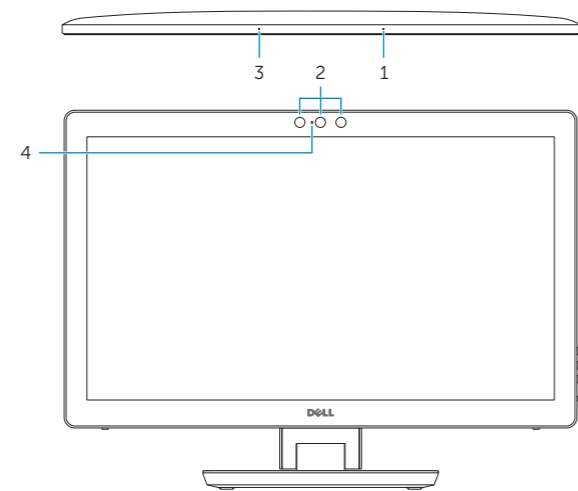

Features

Funktioner | Ominaisuudet | Funksjoner | Funktionen

1. Right microphone
2. Intel RealSense 3D Camera – optional
3. Left microphone
4. Camera-status light
5. USB 3.0 port (supports fast charging)
6. USB 3.0 port
7. Brightness control buttons (2)
8. Input-source selection/screen-off
9. Hard-drive activity light
10. Power button
11. Media-card reader
12. USB 3.0 ports (2)
13. Headset port
14. Audio-out port
15. Network port
16. USB 2.0 ports (2)
17. HDMI-out port
18. HDMI-in port
19. Power-adaptor port
20. Service Tag label