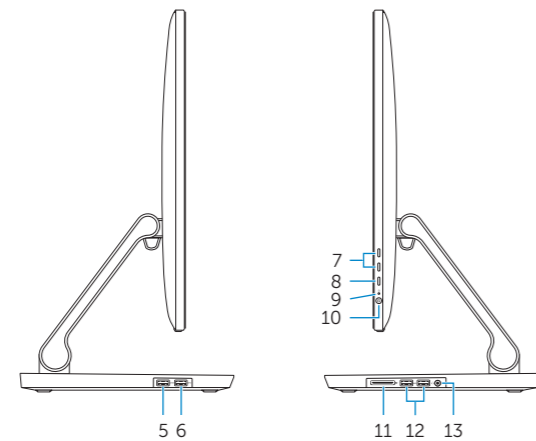

Features

Funktioner | Ominaisuudet | Funksjoner | Funktionen

1. Right microphone
2. Intel RealSense 3D Camera – optional
3. Left microphone
4. Camera-status light
5. USB 3.0 port (supports fast charging)
6. USB 3.0 port
7. Brightness control buttons (2)
8. Input-source selection/screen-off
9. Hard-drive activity light
10. Power button
11. Media-card reader
12. USB 3.0 ports (2)
13. Headset port
14. Audio-out port
15. Network port
16. USB 2.0 ports (2)
17. HDMI-out port
18. HDMI-in port
19. Power-adaptor port
20. Service Tag label